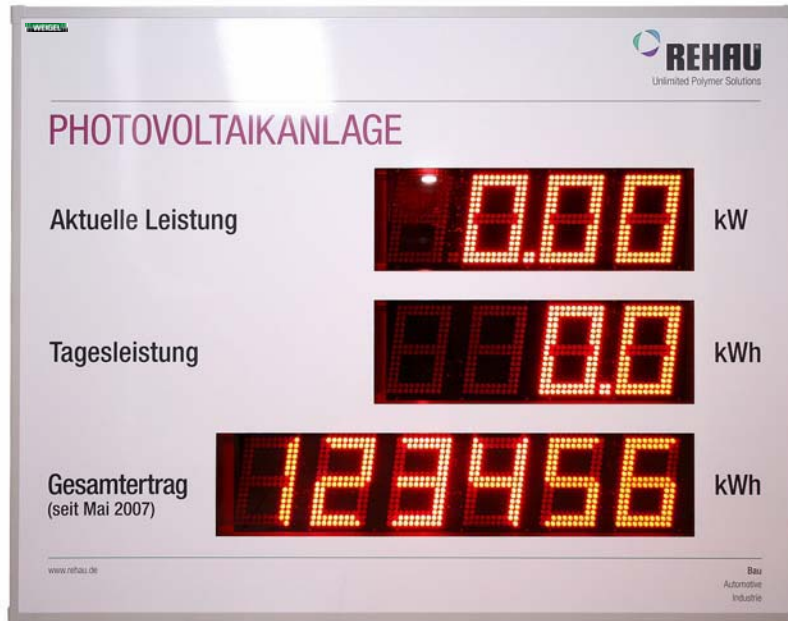

WGA-12003 Large Display

60m

1600x1400x100mm

Outdoor use

WGA-12003 Customized layout (Housing 1600x1400mm)

Display for outdoor use,

With 3 values (4/4/6 digits), free choice of units and text

- **Height of digits:** 200mm, readable up to 60m
- **Display technique:** LED, 2x4 and 1x6 digits, hyper red, clear and high contrast build, With 7 segments with single LED
- **Front panel:** Coloured front picture "Customized layout"
- **Housing:** Aluminium light gray, measures (BxHxT): 1600x1400x100mm (Housing for outdoor use, please see list of options)
- **Power supply:** 24VDC (power supply incl.)
- **Interface:** RS 232, RS 485 or impulse input.

Power displayed

kW, 4 digits, 0-99,99 kW

W, 4 digits, 0-9999 W

Values displayed

Actual power, energy day or total

Actual power, CO₂-saving

Interface

Impulse standard (e.g. counter or WebLog)

RS 232 (for SMA Control, Fronius Card/Box)

RS 485 (for SMA Webbox – you need an adapter additionally! Sputnik 485 or SolarLog)

Options for WGA-12003

Variants of housings

Different formats of housings

Housing aluminium, stainless steel, showcases, wall housing up to 4m²

Front design

Customized layout, English, French, Italian, or Spanish version

Date of issue 11/2010

- specifications subject to change without notice -

Weigel Meßgeräte GmbH

Postfach 720154 D-90241 Nürnberg Telefon: 0911 / 42347-0
Erlenstraße 14 D-90441 Nürnberg Telefax: 0911 / 42347-39
Vertrieb: 0911 / 42347-94
Internet: <http://www.weigel-messgeraete.de>
e-mail: vertrieb@weigel-messgeraete.de