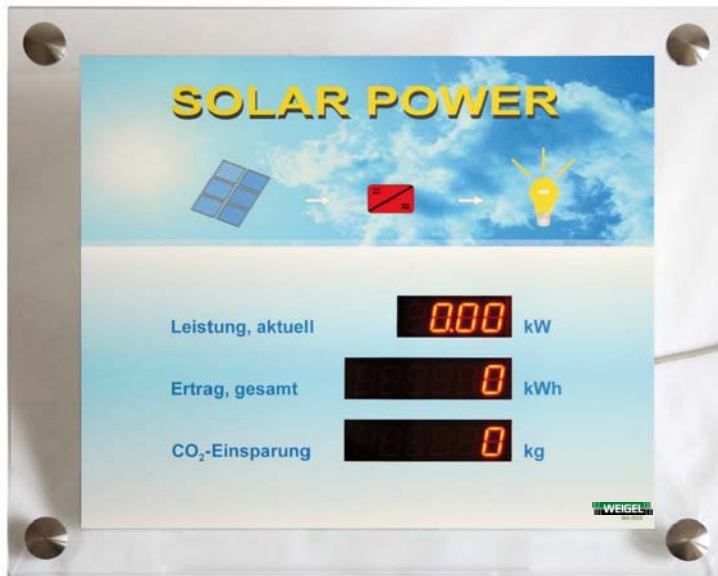

WGA-310 Large Display

8m

500x400x40mm

Indoor use

WGA-310 standard layout „heaven with PV-symbol“

Display, frameless, for indoor use,

With 3 values (4/6/6 digits), free choice of units and text.

- Height of digits:** 20mm, readable up to 8m
- Display technique:** LED, 1x4 and 2x6 digits, Hyper red, clear and high contrast built With 7-segments
- Front panel:** Security glass 5mm, frameless, measures (WxHxD): 500x400x40mm, Easy wall fastening, stainless steel wall mount
- Housing:** rear side, hidden
- Power supply:** 7,5VDC (power supply incl., power consumption only about 1.5 watts)
- Interface:** RS 232, RS 485, and impulse input. All integrated and configurable, With push-button inside the unit

Power displayed

kW, 4 digits, 0-99.99 kW

W, 4 digits, 0-9999 W

Values displayed

Actual power, energy day, energy total

Actual power, energy total, CO₂-saving

Interface

Pulse standard (e.g. counter or WebLog)

RS 232 (for SMA Control, Fronius Card/Box)

RS 485 (for SMA Webbox – you need an adapter additionally, Sputnik 485, or SolarLog)

Options for WGA-310

Special size

Glass pane 800x600mm customized layout incl.